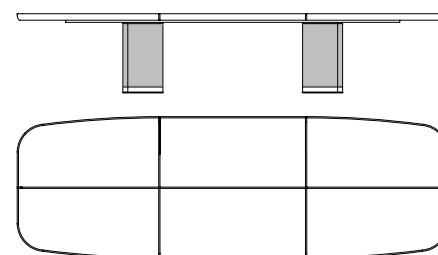

70020

Tavolo rettangolare in acero gambe in cuoio, inserti cuoio
Rectangular table in maple saddle leather legs, saddle leather inserts
 cm 300 x 132 x h 73
 in 118 1/8 x 52 x h 28 3/4

70005

Tavolo rettangolare in acero gambe in cuoio, inserti sapelli
Rectangular table in maple saddle leather legs, sapele inserts
 cm 300 x 132 x h 73
 in 118 1/8 x 52 x h 28 3/4

70001

Tavolo rettangolare in acero gambe in cuoio, inserti palissandro
Rectangular table in maple saddle leather legs, rosewood inserts
 cm 400 x 132 x h 73
 in 157 1/2 x 52 x h 28 3/4

70015

Tavolo rettangolare in acero gambe in cuoio, inserti marmo
Rectangular table in maple saddle leather legs, marble inserts
 cm 400 x 132 x h 73
 in 157 1/2 x 52 x h 28 3/4