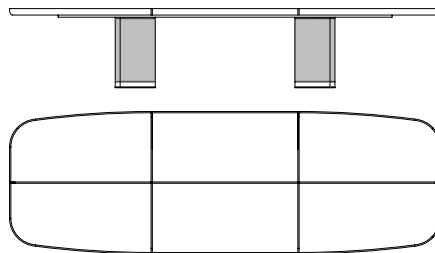

70020

Tavolo rettangolare in acero gambe in cuoio, inserti cuoio
Rectangular table in maple saddle leather legs, saddle leather inserts
 cm 300 x 132 x h 73
 in 118 1/8 x 52 x h 28 3/4

70005

Tavolo rettangolare in acero gambe in cuoio, inserti sapelli
Rectangular table in maple saddle leather legs, sapele inserts
 cm 300 x 132 x h 73
 in 118 1/8 x 52 x h 28 3/4

70001

Tavolo rettangolare in acero gambe in cuoio, inserti palissandro
Rectangular table in maple saddle leather legs, rosewood inserts
 cm 400 x 132 x h 73
 in 157 1/2 x 52 x h 28 3/4

70015

Tavolo rettangolare in acero gambe in cuoio, inserti marmo
Rectangular table in maple saddle leather legs, marble inserts
 cm 400 x 132 x h 73
 in 157 1/2 x 52 x h 28 3/4

70021
Tavolo rettangolare in acero gambe in cuoio, inserti cuoio
Rectangular table in maple saddle leather legs, saddle leather inserts
cm 400 x 132 x h 73
in 157 1/2 x 52 x h 28 3/4

70006
Tavolo rettangolare in acero gambe in cuoio, inserti sapelli
Rectangular table in maple saddle leather legs, sapele inserts
cm 400 x 132 x h 73
in 157 1/2 x 52 x h 28 3/4