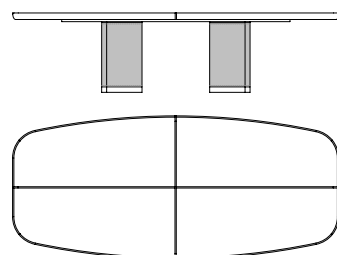

70000

Tavolo rettangolare in acero gambe in cuoio, inserti palissandro
Rectangular table in maple saddle leather legs, rosewood inserts
 cm 300 x 132 x h 73
 in 118 1/8 x 52 x h 28 3/4

70014

Tavolo rettangolare in acero gambe in cuoio, inserti marmo
Rectangular table in maple saddle leather legs, marble inserts
 cm 300 x 132 x h 73
 in 118 1/8 x 52 x h 28 3/4

70020

Tavolo rettangolare in acero gambe in cuoio, inserti cuoio
Rectangular table in maple saddle leather legs, saddle leather inserts
 cm 300 x 132 x h 73
 in 118 1/8 x 52 x h 28 3/4

70005

Tavolo rettangolare in acero gambe in cuoio, inserti sapelli
Rectangular table in maple saddle leather legs, sapele inserts
 cm 300 x 132 x h 73
 in 118 1/8 x 52 x h 28 3/4