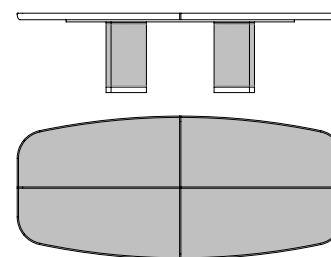

70000

Tavolo rettangolare in acero gambe in cuoio, inserti palissandro
Rectangular table in maple saddle leather legs, rosewood inserts
 cm 300 x 132 x h 73
 in 118 1/8 x 52 x h 28 3/4

70014

Tavolo rettangolare in acero gambe in cuoio, inserti marmo
Rectangular table in maple saddle leather legs, marble inserts
 cm 300 x 132 x h 73
 in 118 1/8 x 52 x h 28 3/4

70020

Tavolo rettangolare in acero gambe in cuoio, inserti cuoio
Rectangular table in maple saddle leather legs, saddle leather inserts
 cm 300 x 132 x h 73
 in 118 1/8 x 52 x h 28 3/4

70005

Tavolo rettangolare in acero gambe in cuoio, inserti sapelli
Rectangular table in maple saddle leather legs, sapele inserts
 cm 300 x 132 x h 73
 in 118 1/8 x 52 x h 28 3/4