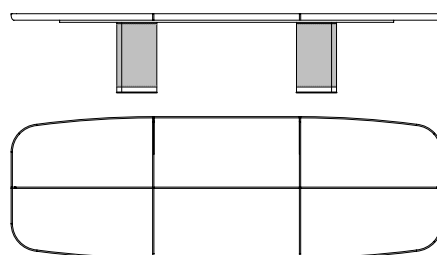

70000

Tavolo rettangolare in acero gambe in cuoio, inserti palissandro
Rectangular table in maple saddle leather legs, rosewood inserts
 cm 300 x 132 x h 73
 in 118 1/8 x 52 x h 28 3/4

70014

Tavolo rettangolare in acero gambe in cuoio, inserti marmo
Rectangular table in maple saddle leather legs, marble inserts
 cm 300 x 132 x h 73
 in 118 1/8 x 52 x h 28 3/4

70020

Tavolo rettangolare in acero gambe in cuoio, inserti cuoio
Rectangular table in maple saddle leather legs, saddle leather inserts
 cm 300 x 132 x h 73
 in 118 1/8 x 52 x h 28 3/4

70005

Tavolo rettangolare in acero gambe in cuoio, inserti sapelli
Rectangular table in maple saddle leather legs, sapele inserts
 cm 300 x 132 x h 73
 in 118 1/8 x 52 x h 28 3/4