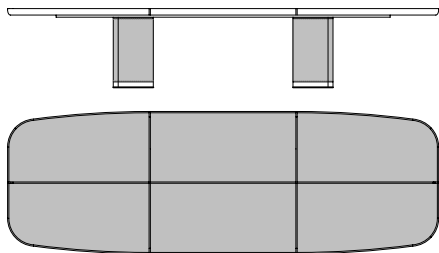

70020

Tavolo rettangolare in acero gambe in cuoio, inserti cuoio
Rectangular table in maple saddle leather legs, saddle leather inserts
 cm 300 x 132 x h 73
 in 118 1/8 x 52 x h 28 3/4

70005

Tavolo rettangolare in acero gambe in cuoio, inserti sapelli
Rectangular table in maple saddle leather legs, sapele inserts
 cm 300 x 132 x h 73
 in 118 1/8 x 52 x h 28 3/4

70001

Tavolo rettangolare in acero gambe in cuoio, inserti palissandro
Rectangular table in maple saddle leather legs, rosewood inserts
 cm 400 x 132 x h 73
 in 157 1/2 x 52 x h 28 3/4

70015

Tavolo rettangolare in acero gambe in cuoio, inserti marmo
Rectangular table in maple saddle leather legs, marble inserts
 cm 400 x 132 x h 73
 in 157 1/2 x 52 x h 28 3/4